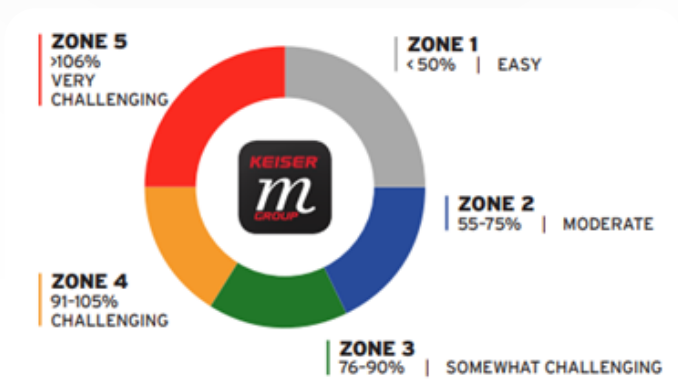

RIDE TO THE TOP

Join us for a 12-week interactive cycling class utilizing our Bluetooth-enabled Keiser M3i indoor bikes with data projected onto the studio's TV!

Instructors transform classes into competitions that inspire participants with FTP (functional threshold power) testing, team training, participant rankings, & more!

Classes are included in your membership, but registration is required.

SATURDAYS 8:00AM-9:15AM

DECEMBER 7-FEBRUARY 22

STATELINE FAMILY YMCA

IRONWORKS BRANCH
501 THIRD ST. BELoit, WI

statelineymca.org/elevate

MONTAR A LA CLIMA

¡Únase a nosotros para una clase de ciclismo interactiva de 12 semanas utilizando nuestras bicicletas de interior Keizer M3i con Bluetooth y datos proyectados en el televisor del estudio!